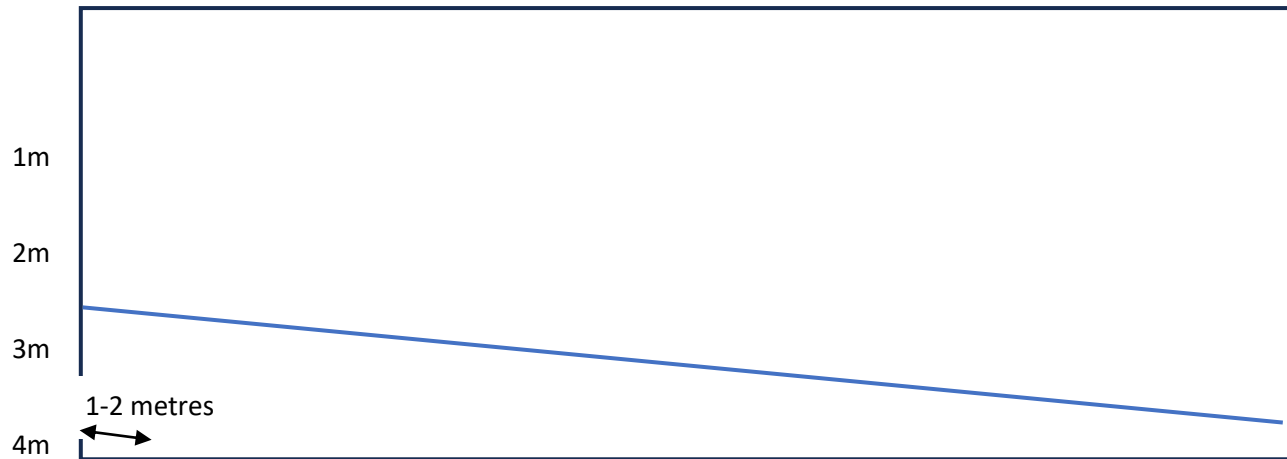

Pool Dimensions - Canada Games Aquatic Centre, Kamloops

Depth at Bulkhead: 2.5 metres
 Distance to Dropoff: 10 metres
 Depth at Dropoff start: 2.6 metres
 Depth at Dropoff end: 4.2 metres

Pool Dimensions – CCAC, Coquitlam

Depth at Bulkhead: 3.0 metres
Distance to Dropoff: 17.2 metres
Distance to Dropoff end: 2 metres
Deepest Depth: 3.8 metres

Pool Dimensions – NAC, Nanaimo

Depth at Bulkhead:	2.4 metres
Distance to Dropoff:	1-2 meters (then goes to 2.6m until 3.8m at the wall)
Distance to Dropoff end:	n/a
Deepest Depth:	3.8 metres

Pool Dimensions – Saanich Commonwealth Pool, Victoria

Competition Pool:

Depth at Bulkhead: 2.0 metres

Distance to Dropoff: n/a

Depth at Dropoff end: n/a

Deepest Depth: 2.5 metres

Dive Tank:

Depth at Bulkhead:	3.8 metres
Distance to Dropoff:	n/a
Depth at Dropoff end:	n/a
Deepest Depth:	4.5 metres

Pool Dimensions – Surrey Sport and Leisure Complex, Surrey

Depth at Bulkhead: 1.97 metres
Distance to Dropoff: 12.5 metres
Depth at Dropoff end: 3.0 metres
Deepest Depth: 3.8 metres

Pool Dimensions – Walnut Grove, Langley