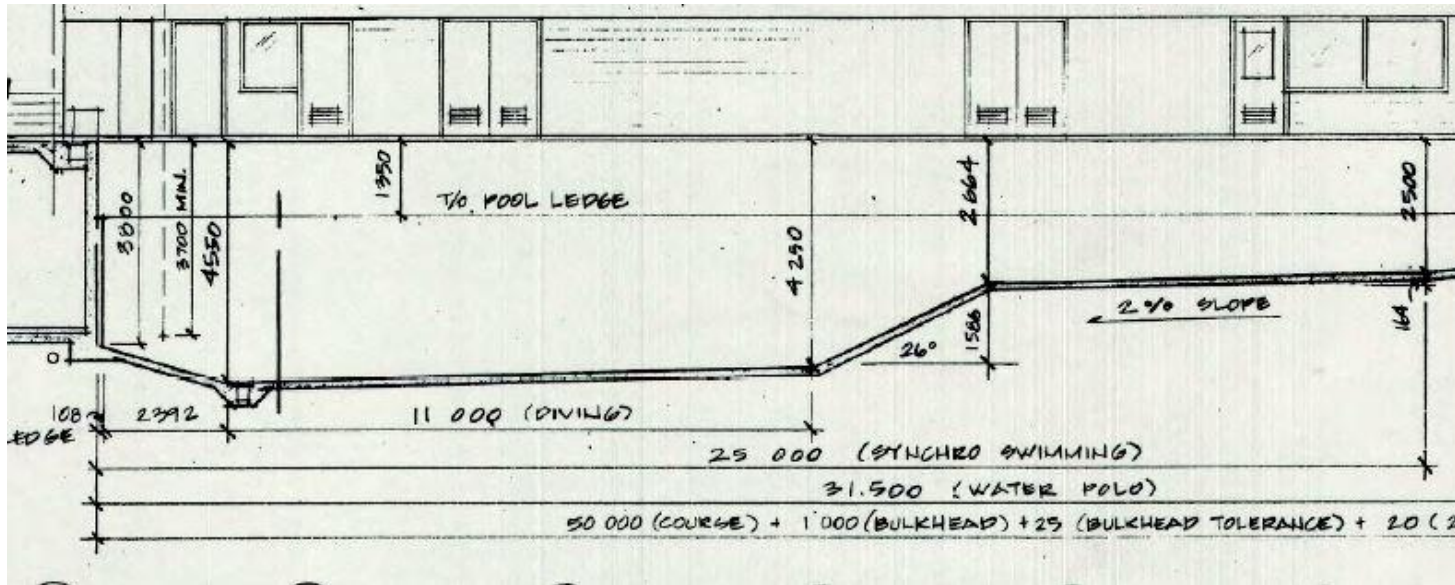

Pool Dimensions - Canada Games Aquatic Centre, Kamloops

Depth at Bulkhead: 2.5 metres
 Distance to Dropoff: 10 metres
 Depth at Dropoff start: 2.6 metres
 Depth at Dropoff end: 4.2 metres

Pool Dimensions – CCAC, Coquitlam

Depth at Bulkhead: 3.0 metres
Distance to Dropoff: 17.2 metres
Distance to Dropoff end: 2 metres
Deepest Depth: 3.8 metres

Pool Dimensions – NAC, Nanaimo

Depth at Bulkhead:	2.4 metres
Distance to Dropoff:	1-2 meters (then goes to 2.6m until 3.8m at the wall)
Distance to Dropoff end:	n/a
Deepest Depth:	3.8 metres

Pool Dimensions – Saanich Commonwealth Pool, Victoria

Competition Pool:

Depth at Bulkhead: 2.0 metres

Distance to Dropoff: n/a

Depth at Dropoff end: n/a

Deepest Depth: 2.5 metres

Dive Tank:

Depth at Bulkhead:	3.8 metres
Distance to Dropoff:	n/a
Depth at Dropoff end:	n/a
Deepest Depth:	4.5 metres

Pool Dimensions – Surrey Sport and Leisure Complex, Surrey

Depth at Bulkhead: 1.97 metres
Distance to Dropoff: 12.5 metres
Depth at Dropoff end: 3.0 metres
Deepest Depth: 3.8 metres

Pool Dimensions – Walnut Grove, Langley