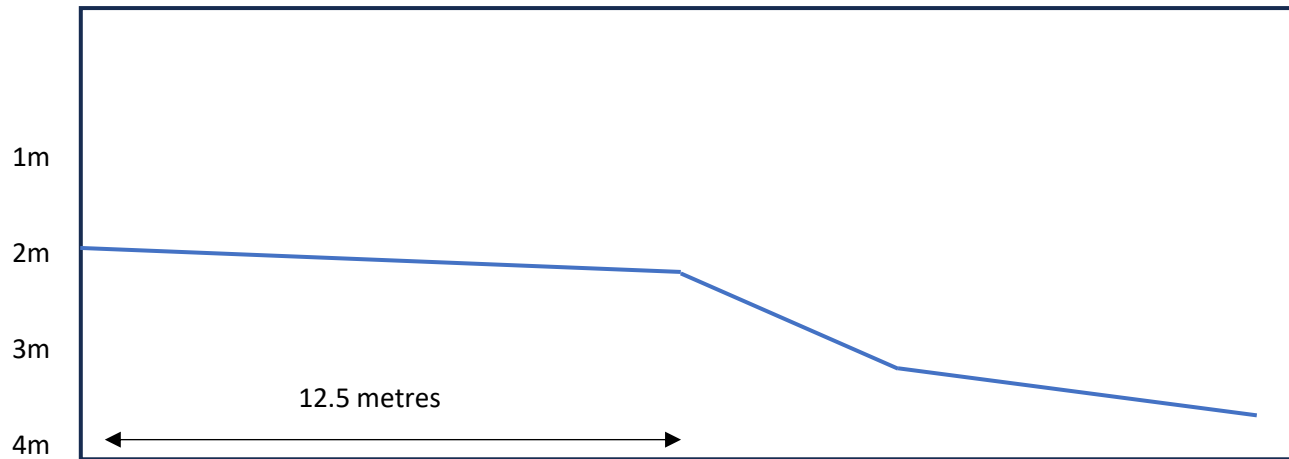

Depth at Bulkhead: 3.0 metres
Distance to Dropoff: 17.2 metres
Distance to Dropoff end: 2 metres
Deepest Depth: 3.8 metres

Pool Dimensions – NAC, Nanaimo

Depth at Bulkhead:	2.4 metres
Distance to Dropoff:	1-2 meters (then goes to 2.6m until 3.8m at the wall)
Distance to Dropoff end:	n/a
Deepest Depth:	3.8 metres

Pool Dimensions – Saanich Commonwealth Pool, Victoria

Competition Pool:

Depth at Bulkhead: 2.0 metres

Distance to Dropoff: n/a

Depth at Dropoff end: n/a

Deepest Depth: 2.5 metres

Dive Tank:

Depth at Bulkhead:	3.8 metres
Distance to Dropoff:	n/a
Depth at Dropoff end:	n/a
Deepest Depth:	4.5 metres

Pool Dimensions – Surrey Sport and Leisure Complex, Surrey

Depth at Bulkhead: 1.97 metres
Distance to Dropoff: 12.5 metres
Depth at Dropoff end: 3.0 metres
Deepest Depth: 3.8 metres

Pool Dimensions – Walnut Grove, Langley

Depth at Bulkhead: 3.0 metres
Distance to Dropoff: 17.2 metres
Distance to Dropoff end: 2 metres
Deepest Depth: 3.8 metres

Pool Dimensions – Watermania, Richmond

Depth at Bulkhead:	1.84 metres
Distance to Dropoff:	14.0 metres
Distance to Dropoff end:	5 metres
Deepest Depth:	4.2 metres